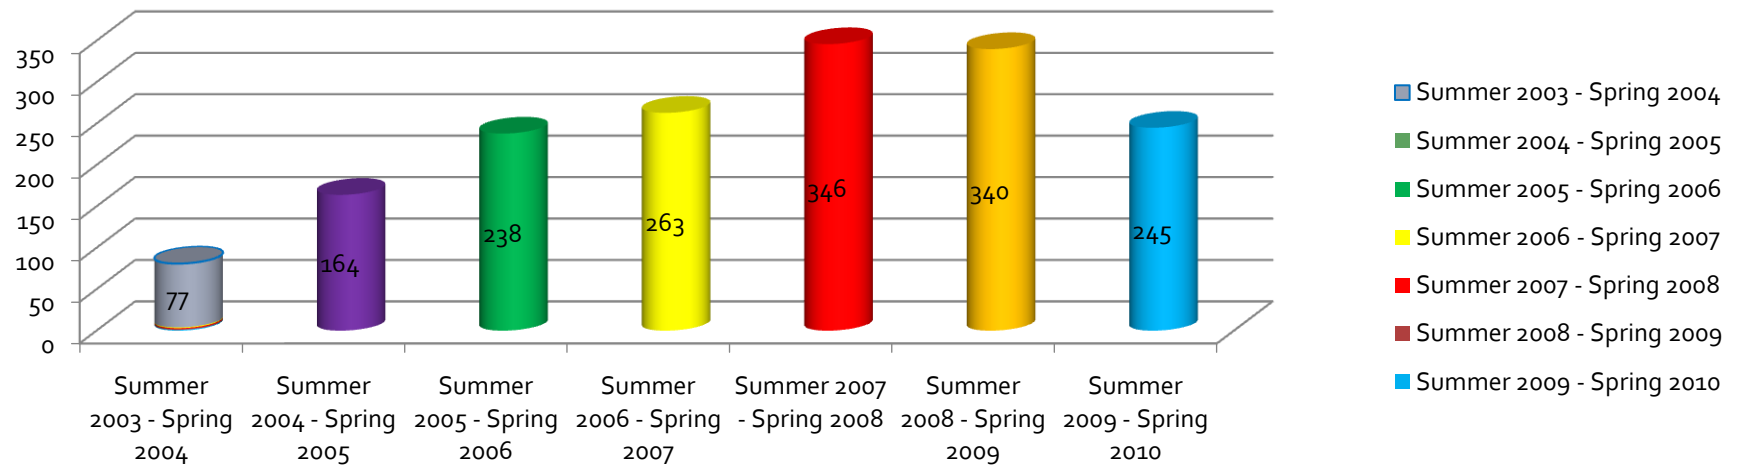

Internship & Co-op Program

■ 2003 – 2010

Internship and Cooperative Education