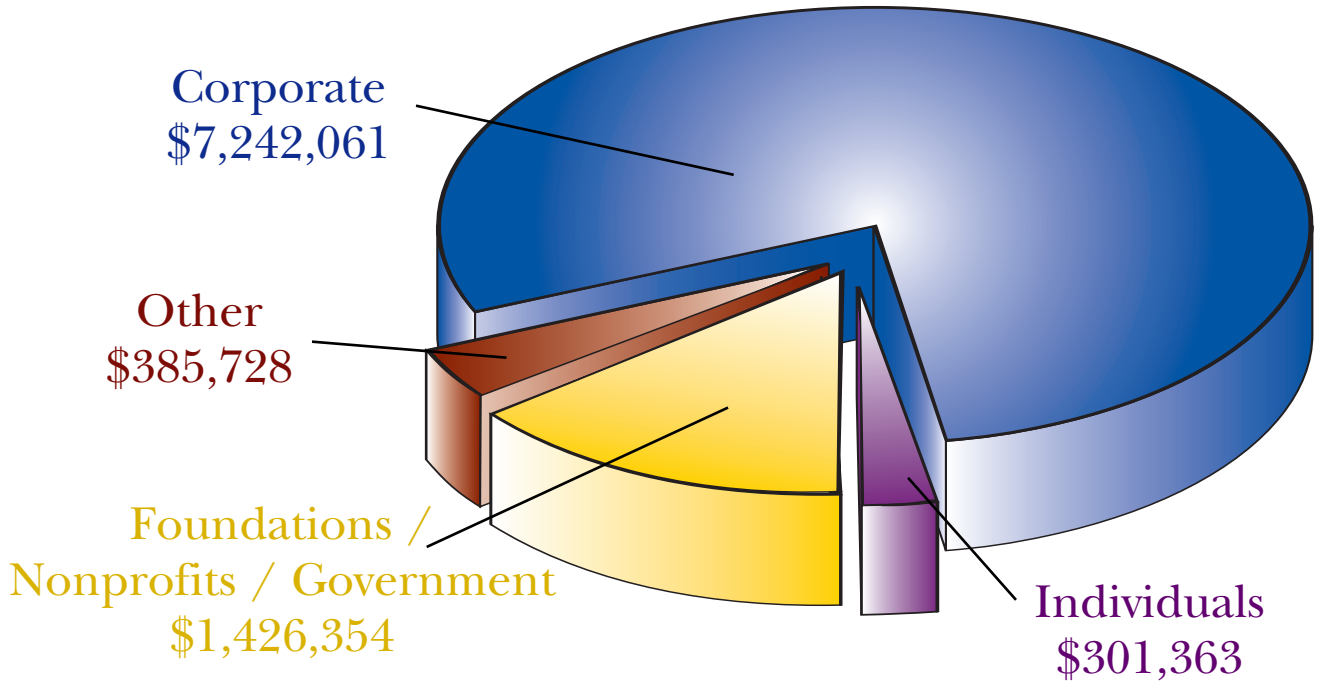

Source of Funds

Annual Giving