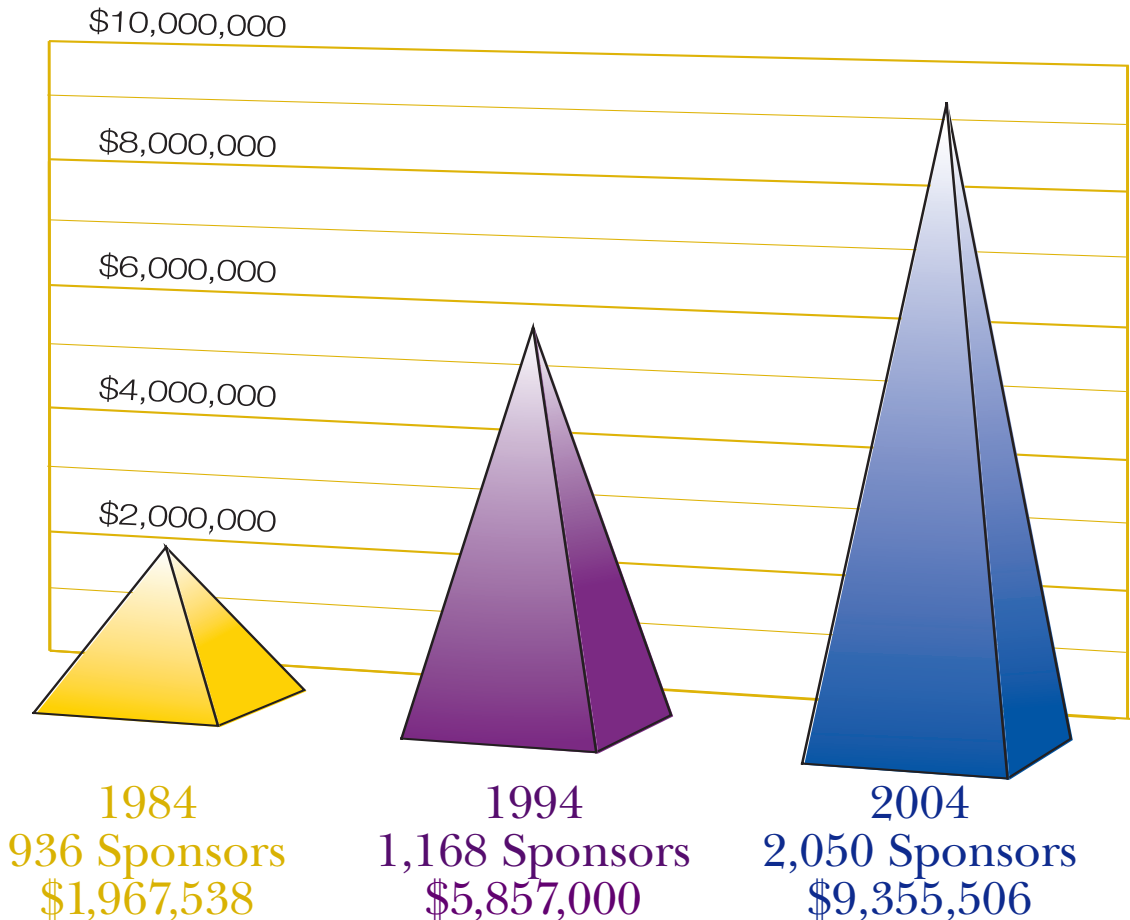

Source of Funds

Annual Giving